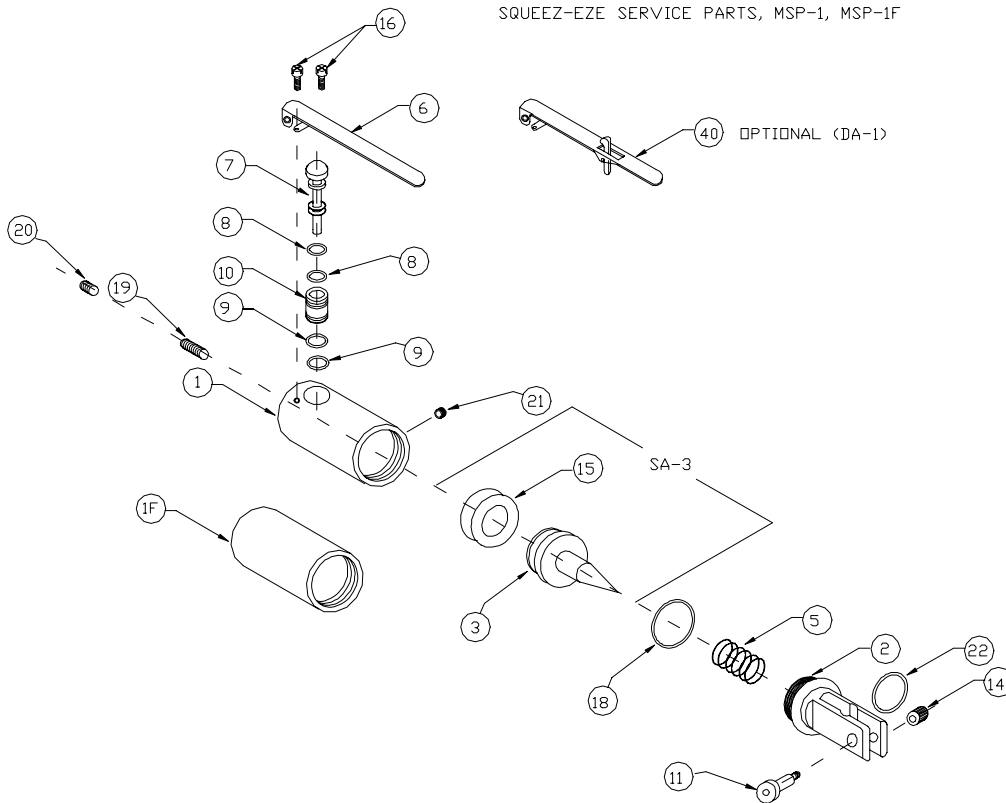

SQUEEZ-EZE SERVICE PARTS, MSP-1, MSP-1F

**PARTS LIST FOR MSP-1, MSP-1F**

ITEM	DESCRIPTION	PART#
1	PISTON HOUSING ASSEMBLY	1PP-MSP**
1F	PISTON HOUSING REMOTE	1PPF-MSP*
2	JAW HOUSING ASSEMBLY	2HA-MSP
3	PISTON SHAFT	3-MSP
5	RETURN SPRING	5-MSP
6	LEVER ASSEMBLY	6TL-MSP
7	SPOOL	7A-MSP
8	O-RING (2 REQUIRED)	8-MSP
9	O-RING (2 REQUIRED)	9-MSP
10	VALVE BODY	10A-MSP
11	PIVOT SCREW	11-MSP
14	INSERT NUT	14-MSP
15	PISTON CUP	15-MSP
16	LEVER SCREW	28-01
18	BUMPER O-RING	18-MSP
19	ADJUSTMENT SCREW	19-MSP
20	LOCK SCREW	20-MSP
21	BOG SCREW	21-MSP
22	O-RING JAW SPRING	22-MSP

\*INCLUDES #103 FOOTSWITCH

\*\* INCLUDES LEVER ASS'Y & SCREW #16, 19, 20